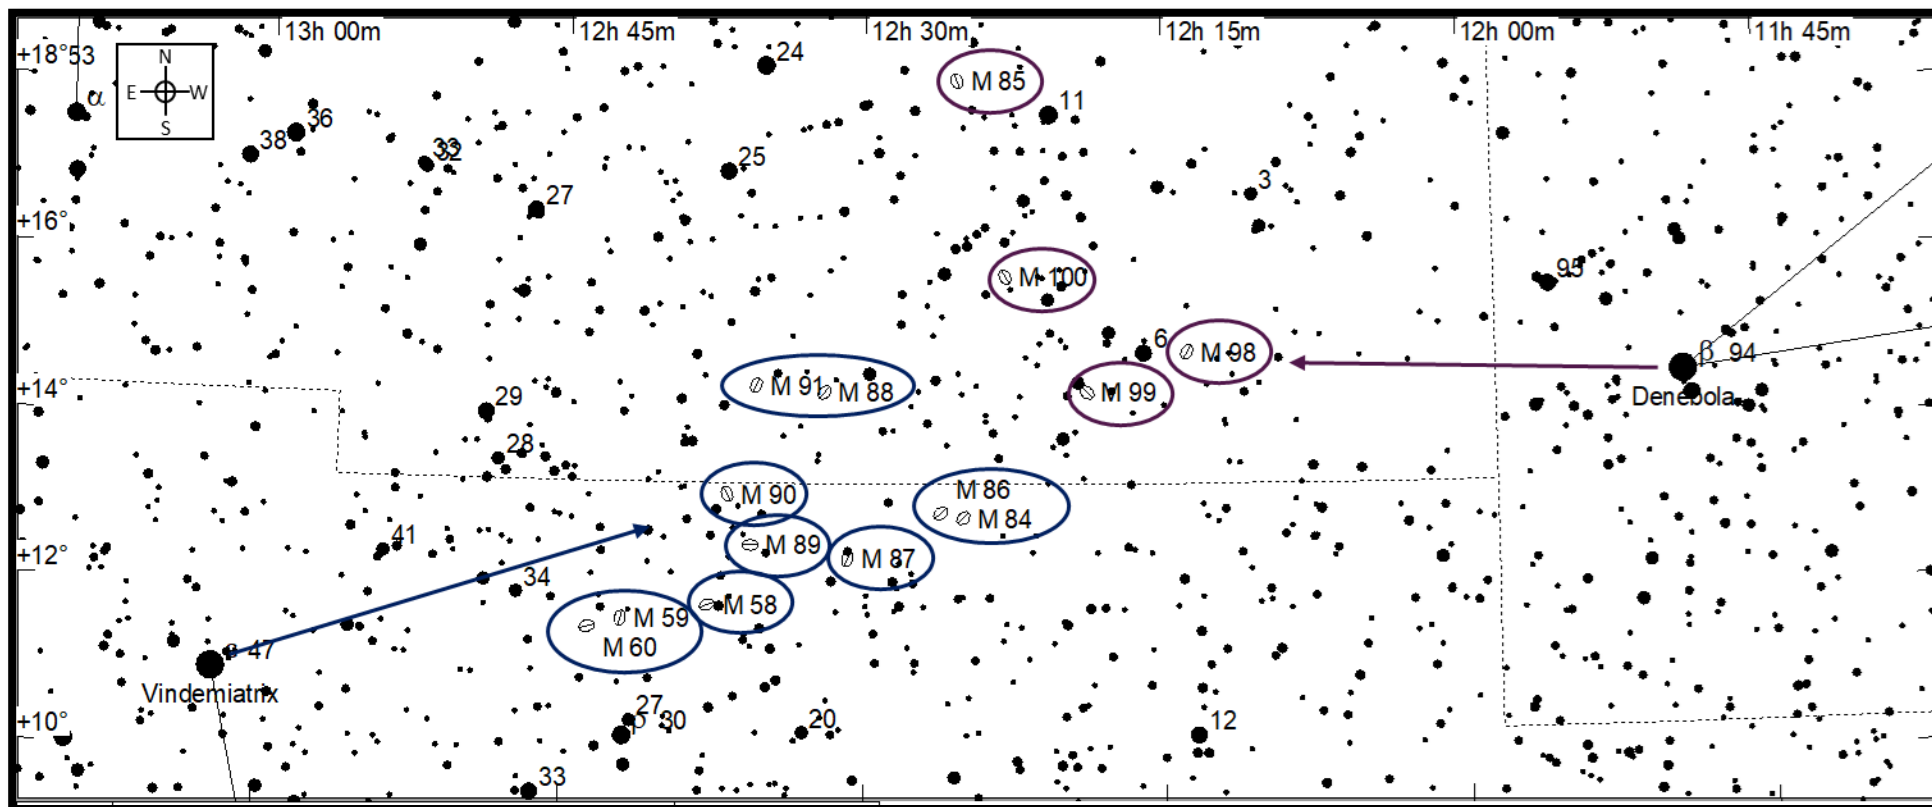

# Finder chart for the Virgo Cluster from Phil Harrington's Cosmic Challenge, March 2026

Chart © 2026 by Philip Harrington.

Visit <http://www.philharrington.net> for information.